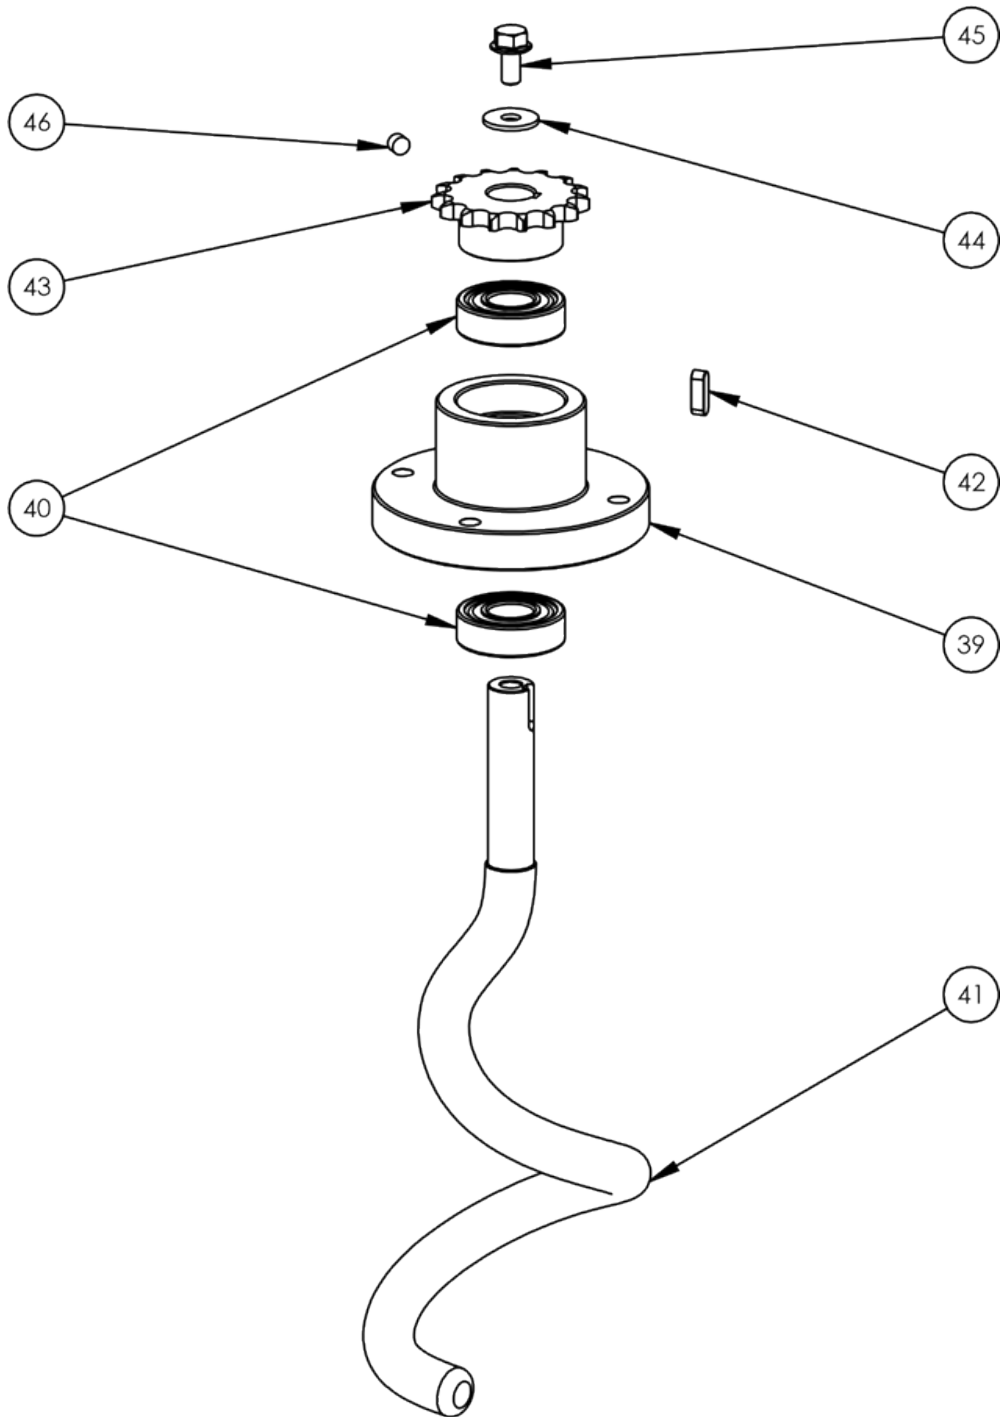

SPIRAL DOUGH KNEADER - Parts list - Bowl / Mechanism

Pos.		Code	Description	V	W&T	Ref.	Notes	S/N break
2	0DF313	CIL00026	BOWL L62					
3	0KQ394	CIL00093	BEARING 6205 2RS		X			
4	0DF233	CIL00075	SHARED BOWL SUPPORT					
5	0DF234	CIL00067	BOWL SUPPORT SHAFT					
6	0DF280	CIL00081	BOWL CROWN		X			
37	0KQ524	BIL00035	FLAT WASHER 8 ZN					
38	0D2329	BIL00034	HEX HEAD SCREW M8 x 30 ZN					

SPIRAL DOUGH KNEADER - Exploded view - Tensioner

SPIRAL DOUGH KNEADER - Parts list - Tensioner

Pos.	Code	Item	Description	V	W&T	Ref.	Notes	S/N break
55	0D0537	BIL00013	HEX HEAD SCREW M5 x 10 ZN					
56	0D0500	BIL00010	SELF-LOCKING NUT M5 ZN					