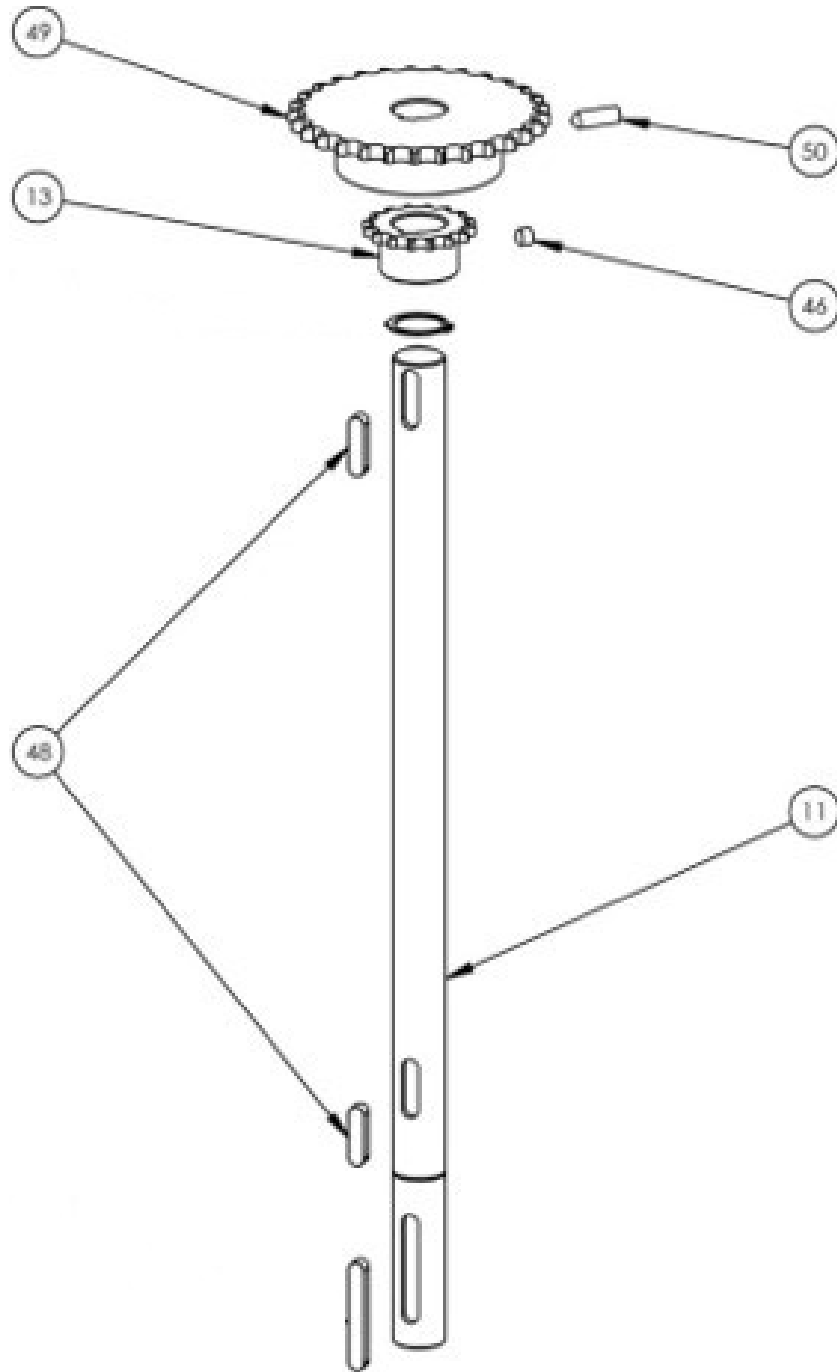

SPIRAL DOUGH KNEADER - Parts list - Shaft / Mechansim

Pos.	Code	Item	Description	V	W&T	Ref.	Notes	S/N break
11	0DF301	CIL00065	DRIVE SHAFT					
13	0DF315	CIL00089	BOWL DRIVE PINION		X			
46	0D0559	BIL00020	M8x8 POINT GRUB SCREW UNPROCESSED					
48	0KQ487	BIL00002	INTERLOCKING TAB 8 x 30					
49	0DF312	CIL00086	SPIRAL DRIVE PINION		X			
50	0D0553	BIL00021	M8 x 25 POINT GRUB SCREW UNPROCESSED