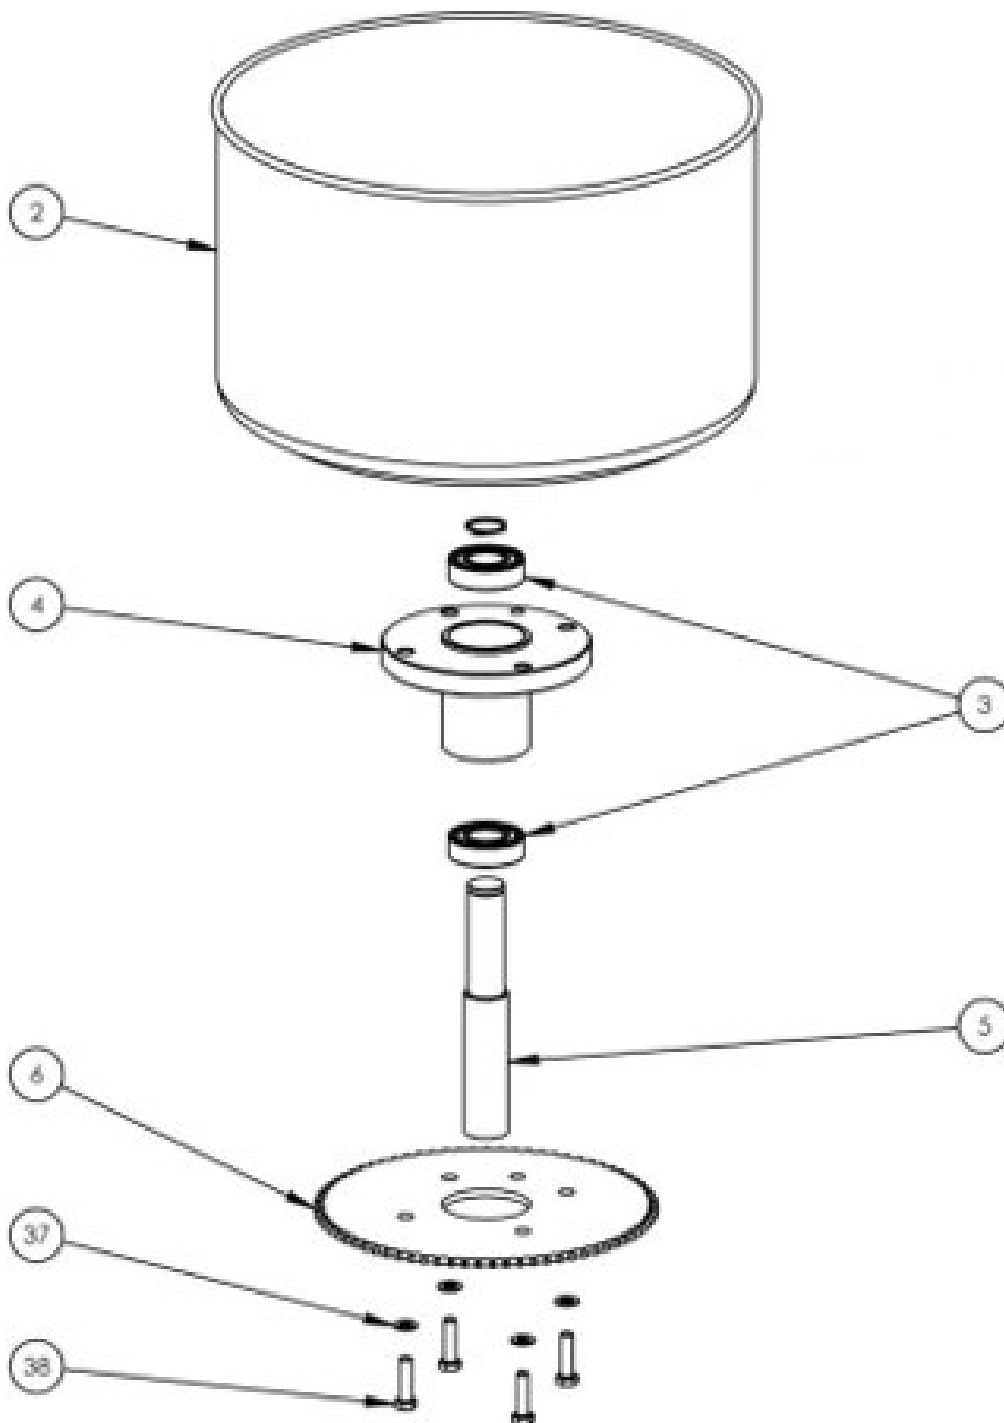

SPIRAL DOUGH KNEADER - Parts list - Structure

Pos.		Code	Description	V	W&T	Ref.	Notes	S/N break
2	0DF313	CIL00026	BOWL L62					
3	0KQ394	CIL00093	BEARING 6205 2RS		X			
4	0DF233	CIL00075	SHARED BOWL SUPPORT					
5	0DF234	CIL00067	SHARED BOWL SUPPORT SHAFT					
6	0DF280	CIL00081	BOWL CROWN					
7	0DF281	CIL00054	MOTOR	X				
8	0DF282	CIL00057	GEAR BOX	X				
9	0DF283	CIL00060	REDUCER FLANGE S63		X			
10	0DF239	CIL00078	DRIVE SHAFT SUPPORT		X			
11	0DF301	CIL00065	DRIVE SHAFT					
13	0DF315	CIL00089	BOWL DRIVE PINION		X			
14	0DF302	CIL00143	SPIRAL ASSEMBLY		X			
15	0DF244	CIL00115	MICROSWITCH BRACKET					
16	0DF203	CIL00113	MICROSWITCH D3V-166-1C5	X				
17	0DF204	CIL00123	CHAIN TENSIONER ASSEMBLY					
18	0DF287	CIL00070	LID SHAFT					
19	0DF206	CIL00038	MICROSWITCH HUB					
21	0DF314	CIL00037	LID L62					
22	0DF209	CIL00104	PLASTIC STOP SPACER 10 X 15					
23	0DF247	CIL00112	TEMPOMATIC TIMER M1 130 M10 SM-T					
24	0DF248	MANOP005	NON-GRAD. BLACK KNOB					
25	0DF249	CIL00111	BUTTON 0-1 400V					
26	0DF250	CIL00116	SPEED SELECTOR					
27	0DF251	CIL00144	SCREEN-PRINTED ADHESIVE LABEL					
28	0DF211	CIL00106	WHEEL WITH BRAKE D50 M12					
29	0DF212	CIL00107	UNBRAKED WHEEL D50 M12					
30	0DF213	CIL00119	PLASTIC CABLE GLAND M20x1.5					
34	0DF307	CIL00044	DOUGH REMOVER PIN					
35	0DF308	CIL00103	BOWL CHAIN		X			
36	0DF139	CIL00139	SPIRAL CHAIN					
83	0DF309	CIL00268	PLASTIC LID COVER L62		X			
84	0DF316	CIL00240	THREE PHASE ELECTRICAL SYSTEM BOX	X				
85	0DF376	CIL00274 + CIL00272	FUSE 8A + FUSE HOLDER	X				

SPIRAL DOUGH KNEADER - Parts list - Bowl / Mechanism

Pos.		Code	Description	V	W&T	Ref.	Notes	S/N break
2	0DF313	CIL00026	BOWL L62					
3	0KQ394	CIL00093	BEARING 6205 2RS		X			
4	0DF233	CIL00075	SHARED BOWL SUPPORT					
5	0DF234	CIL00067	BOWL SUPPORT SHAFT					
6	0DF280	CIL00081	BOWL CROWN		X			
37	0KQ524	BIL00035	FLAT WASHER 8 ZN					
38	0D2329	BIL00034	HEX HEAD SCREW M8 x 30 ZN					