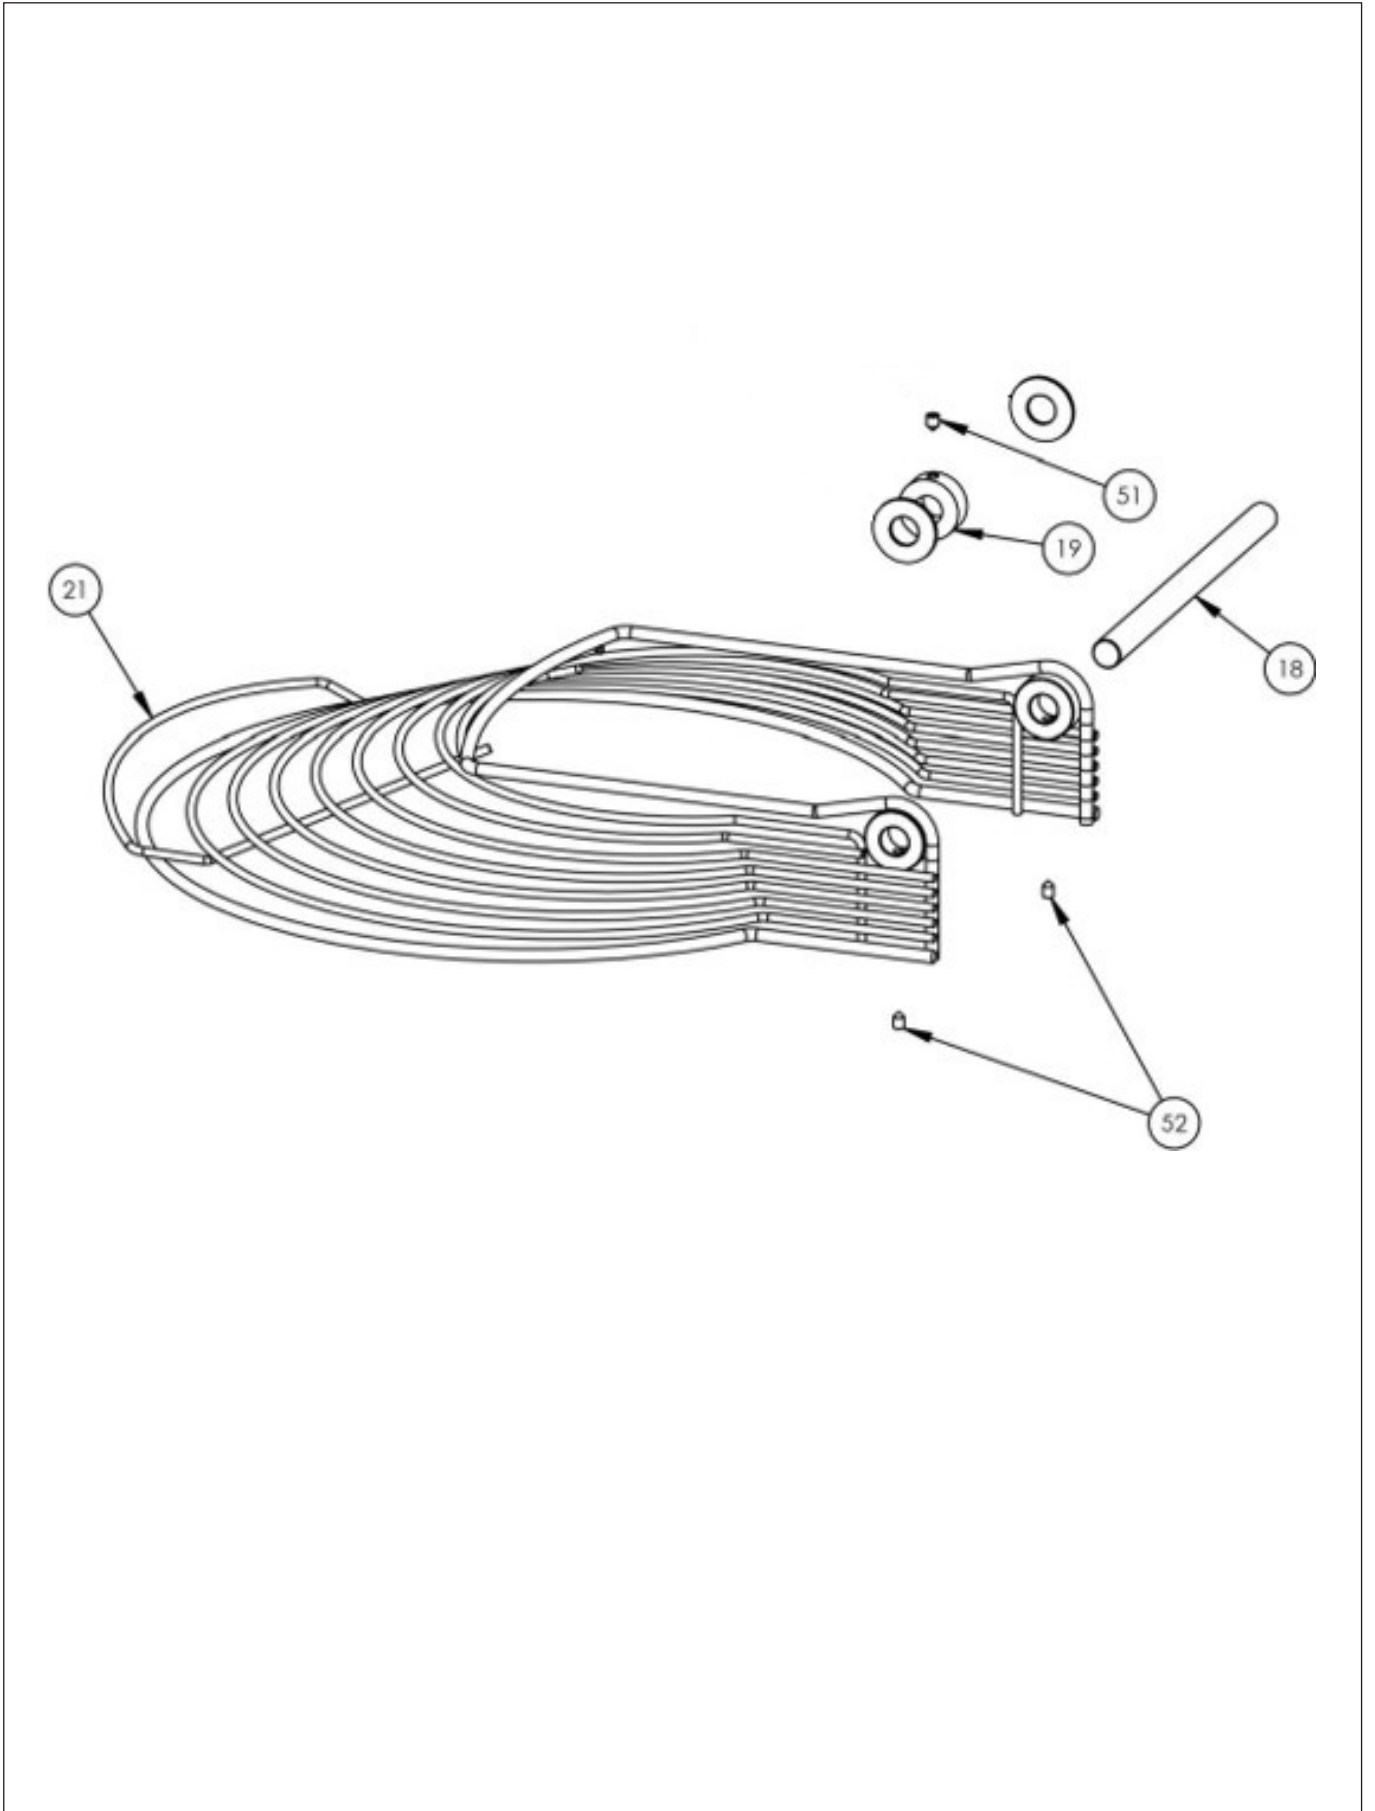

SPIRAL DOUGH KNEADER - Parts list - Lid

Pos.	Code	Item	Description	V	W&T	Ref.	Notes	S/N break
18	0DF287	CIL00070	LID SHAFT					
19	0DF206	CIL00038	MICROSWITCH HUB					
21	0DF314	CIL00037	LID L62					
51	0D2320	BIL00019	POINT GRUB SCREW M6 x 8 ZN					
52	0D2109	BIL00018	POINT GRUB SCREW M5 x 8 ZN