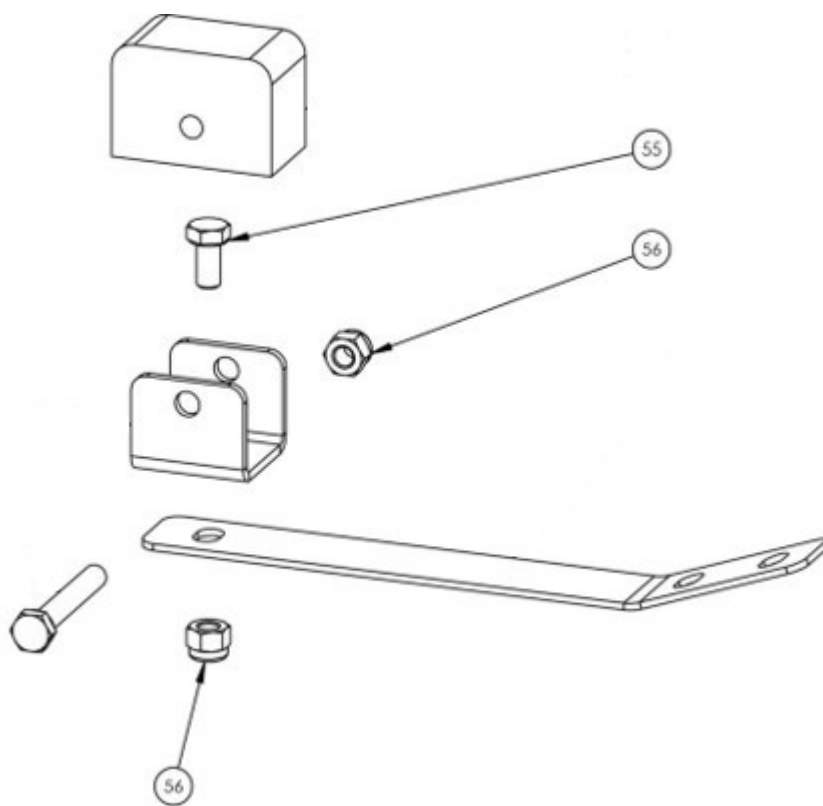

SPIRAL DOUGH KNEADER - Parts list - Lid

Pos.	Code	Item	Description	V	W&T	Ref.	Notes	S/N break
18	0DF287	CIL00070	LID SHAFT					
19	0DF206	CIL00038	MICROSWITCH HUB					
21	0DF314	CIL00037	LID L62					
51	0D2320	BIL00019	POINT GRUB SCREW M6 x 8 ZN					
52	0D2109	BIL00018	POINT GRUB SCREW M5 x 8 ZN					

SPIRAL DOUGH KNEADER - Exploded view - Tensioner